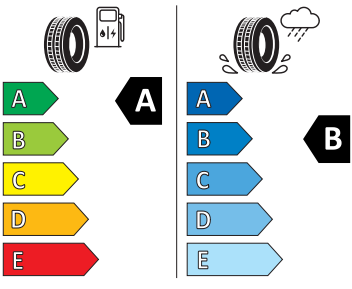

- Goodyear 185/65 R15

GOODYEAR

546607

185/65R15 88 H

C1

2020/740